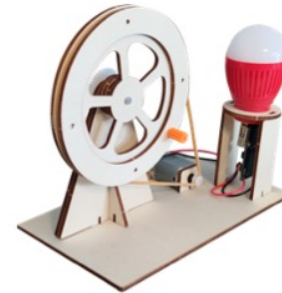

Wooden assembly kits

DIY

WSCK628-10

WSCK628-11

WSCK628-12

WSCK628-13

WSCK628-14

These are some toys assembled with wooden boards. It adopts a unique design that can combine clock display function, lighting function, doorbell, power generation, etc. to provide practical timing or environmental lighting. These toys blend practicality and entertainment perfectly, making them suitable for placement at home or in the office, adding a touch of warmth to the surrounding environment.